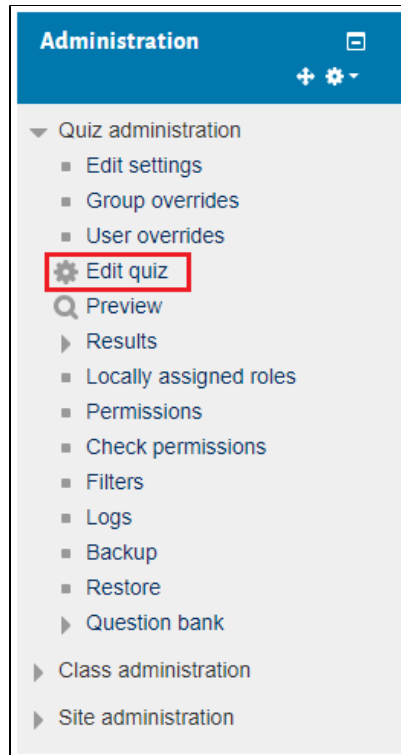

Step 4

At the top right hand corner of the page click "Add" and click "Add a random question"

Step 5

From the Category dropdown, choose your previously created question bank and set the number of random questions you'd like to include. Click "Add random question".