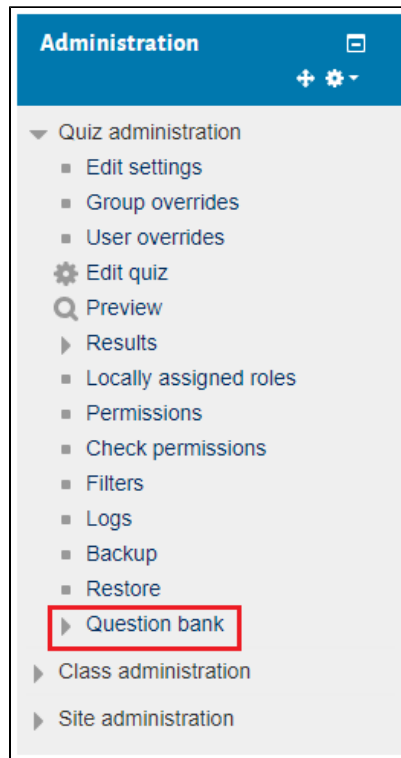

Creating a Randomised Quiz

This support page provides instructions on how to create a quiz that ensures students receive a random selection of questions from the question bank.

Instructions

Step 1

Create your quiz with the settings you require, further instructions on this are here: [Creating a Quiz](#)

Step 2

Go into your quiz and in the administration block click "Question bank". This section allows you to create all the questions you would like to pull from for your quiz. If you need more information on the question bank you can visit the Moodle documentation [here](#)